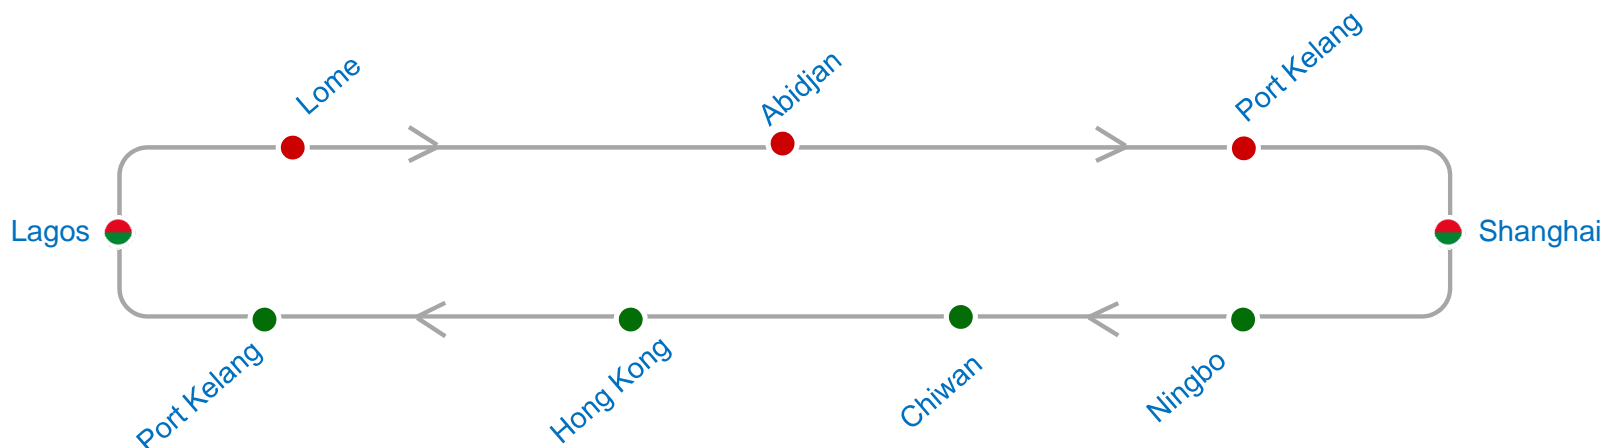

New Discovery Service

West Africa - Asia

WB	Vessel Number	10
	Round Voyage	70
EB	Frequency	7
	Nominal TEUs	2.500-3.100

New Discovery

Transit Time & Port Rotation

EAST BOUND	Port Kelang	Shanghai	Ningbo	Hong Kong	Chiwan
Lagos	30	37	38	41	42
Lome	28	35	36	39	40
Abidjan	24	31	32	35	36
Port Kelang	-	7	8	11	12

WEST BOUND	Lagos	Lome	Abidjan
Shanghai	33	35	39
Ningbo	32	34	38
Hong Kong	29	31	35
Chiwan	28	30	33
Port Kelang	22	24	27

New Discovery

Terminals

EB

Port	Terminal
LAGOS	APM TERMINALS
LOME	TO BE CONFIRMED
ABIDJAN	WEST PIER-TERMINAL

WB

Port	Terminal
SHANGHAI	SHANGHAI SHENGDONG INT'L CONTA
NINGBO	NBSCT NINGBO BEILUN SECOND
HONG KONG	MTL MODERN TERMINAL LTD
CHIWAN	CCT CHIWAN CONTAINER TERMINAL
PORT KELANG	WESTPORT