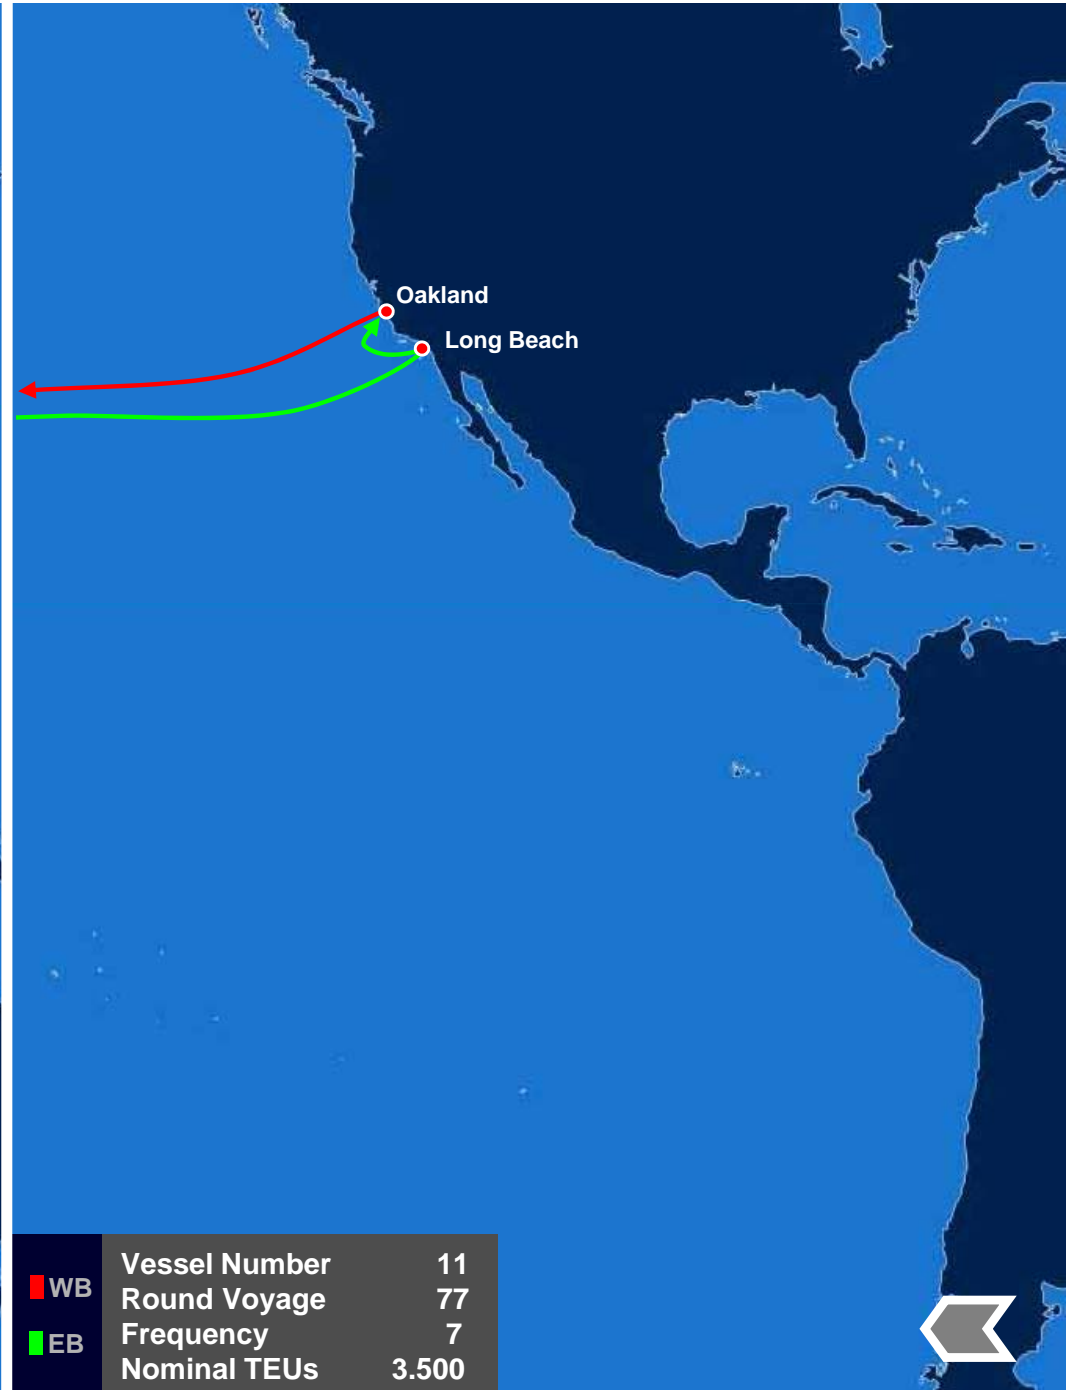

ASIAM

Far East – West Coast North America

WB	Vessel Number	11
WB	Round Voyage	77
EB	Frequency	7
EB	Nominal TEUs	3,500

WEST BOUND	Busan	Shanghai	Ningbo	Chiwan	Port Kelang	Colombo	Nhava Sheva	Mundra	Karachi
Long Beach	18	20	21	23	26	30	32	34	36
Oakland	15	17	18	20	23	27	29	31	33
Busan					11	15	18	20	22
Shanghai					8	12	15	17	19
Ningbo					7	11	14	16	18
Chiwan					4	8	11	13	15
Xingang *						19	22	24	26
Qingdao *						18	21	23	25
Port Kelang						4	7	9	11
Colombo							3	5	7

EAST BOUND	Port Kelang	Saigon	Yantian	Shanghai	Ningbo	Long Beach	Oakland		
Nhava Sheva	11	14	17	21	22	37	40		
Mundra	9	12	15	19	20	35	38		
Karachi	7	10	13	17	18	33	36		
Port Kelang		3	6	10	11	26	29		
Saigon			2	6	7	22	25		
Yantian				3	4	19	22		
Shanghai					1	15	18		
Ningbo						14	17		