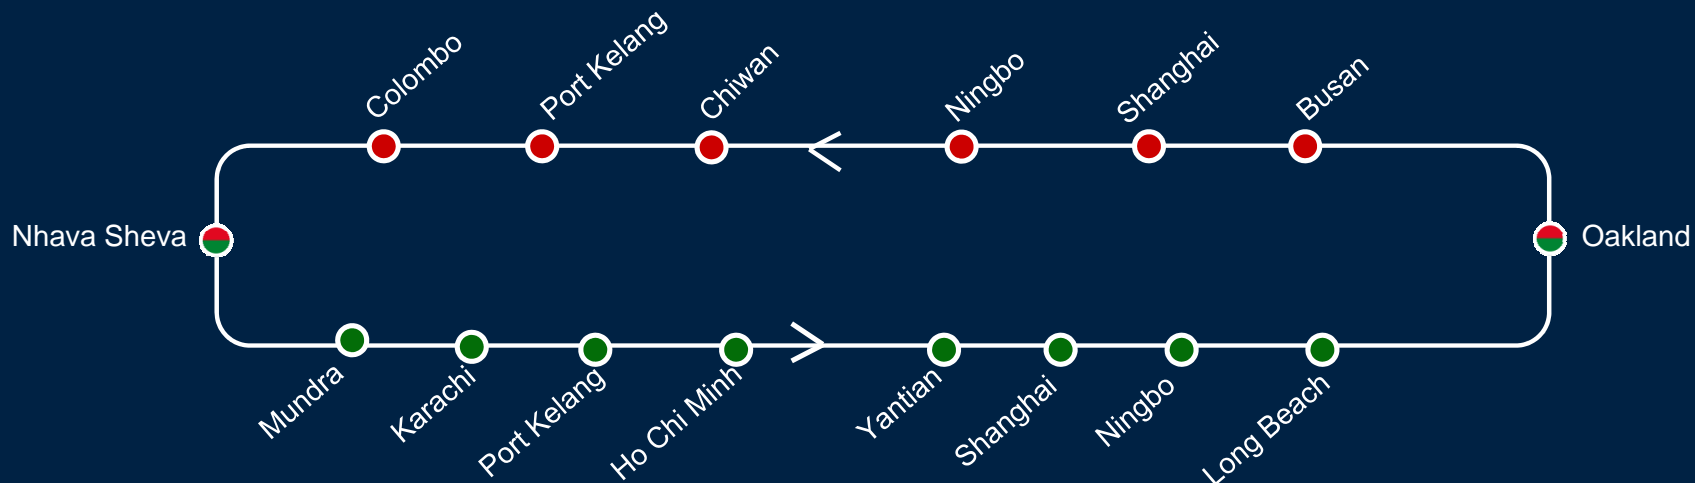

ASIAM

Far East – West Coast North America

WB	Vessel Number	11
WB	Round Voyage	77
EB	Frequency	7
EB	Nominal TEUs	3,500

WEST BOUND	Busan	Shanghai	Ningbo	Chiwan	Port Kelang	Colombo	Nhava Sheva	Mundra	Karachi
Long Beach	18	20	21	23	26	30	32	34	36
Oakland	15	17	18	20	23	27	29	31	33
Busan					11	15	18	20	22
Shanghai					8	12	15	17	19
Ningbo					7	11	14	16	18
Chiwan					4	8	11	13	15
Xingang *						19	22	24	26
Qingdao *						18	21	23	25
Port Kelang						4	7	9	11
Colombo							3	5	7

EAST BOUND	Port Kelang	Saigon	Yantian	Shanghai	Ningbo	Long Beach	Oakland		
Nhava Sheva	11	14	17	21	22	37	40		
Mundra	9	12	15	19	20	35	38		
Karachi	7	10	13	17	18	33	36		
Port Kelang		3	6	10	11	26	29		
Saigon			2	6	7	22	25		
Yantian				3	4	19	22		
Shanghai					1	15	18		
Ningbo						14	17		

WB		EB	
Port	Terminal	Port	Terminal
Oakland	Transbay Terminal	Nhava Sheva	Gateway Terminal of India
Long Beach	ITS - International Transportation Service, Inc.	Mundra	Mundra Intl Container Terminal
Busan	Pusan New Container Terminal	Karachi	Qasim International Container
Shanghai	Wai Gao Qiao #4 Terminal	Port Kelang	Westport Malaysia
Ningbo	Beilun Container Terminal	Saigon	Tan Cang-Cai Mep Terminal
Chiwan	Mawan Container Terminal	Yantian	Yantian International Container Terminal
Port Kelang	West Port Malaysia	Shanghai	Wai Gao Qiao #4 Terminal
Colombo	JCT - Jaya Container Terminal	Ningbo	Beilun Container Terminal
Nhava Sheva	Gateway Terminal of India	Long Beach	ITS - International Transportation Service, Inc.
Mundra	Mundra Intl Container Terminal	Oakland	Transbay Terminal
Karachi	Qasim International Container		

REMARKS:

1. Yangtze RIVER POINTS INCLUDE Nanjing/CNNKG, Nantong/CNNTG, Zhangjiagang/ CNZJG, Zhenjiang/CNZHE, Yangzhou/CNYZH, Taizhou/CN011, Jiangyin/CNJIA, Changzhou/ CNCZX, Changshu/CNCGU , Taicang/CNTAG., Yichang/CNYIC, Lianyungang/CNLYG, Wuhan/CNWUH