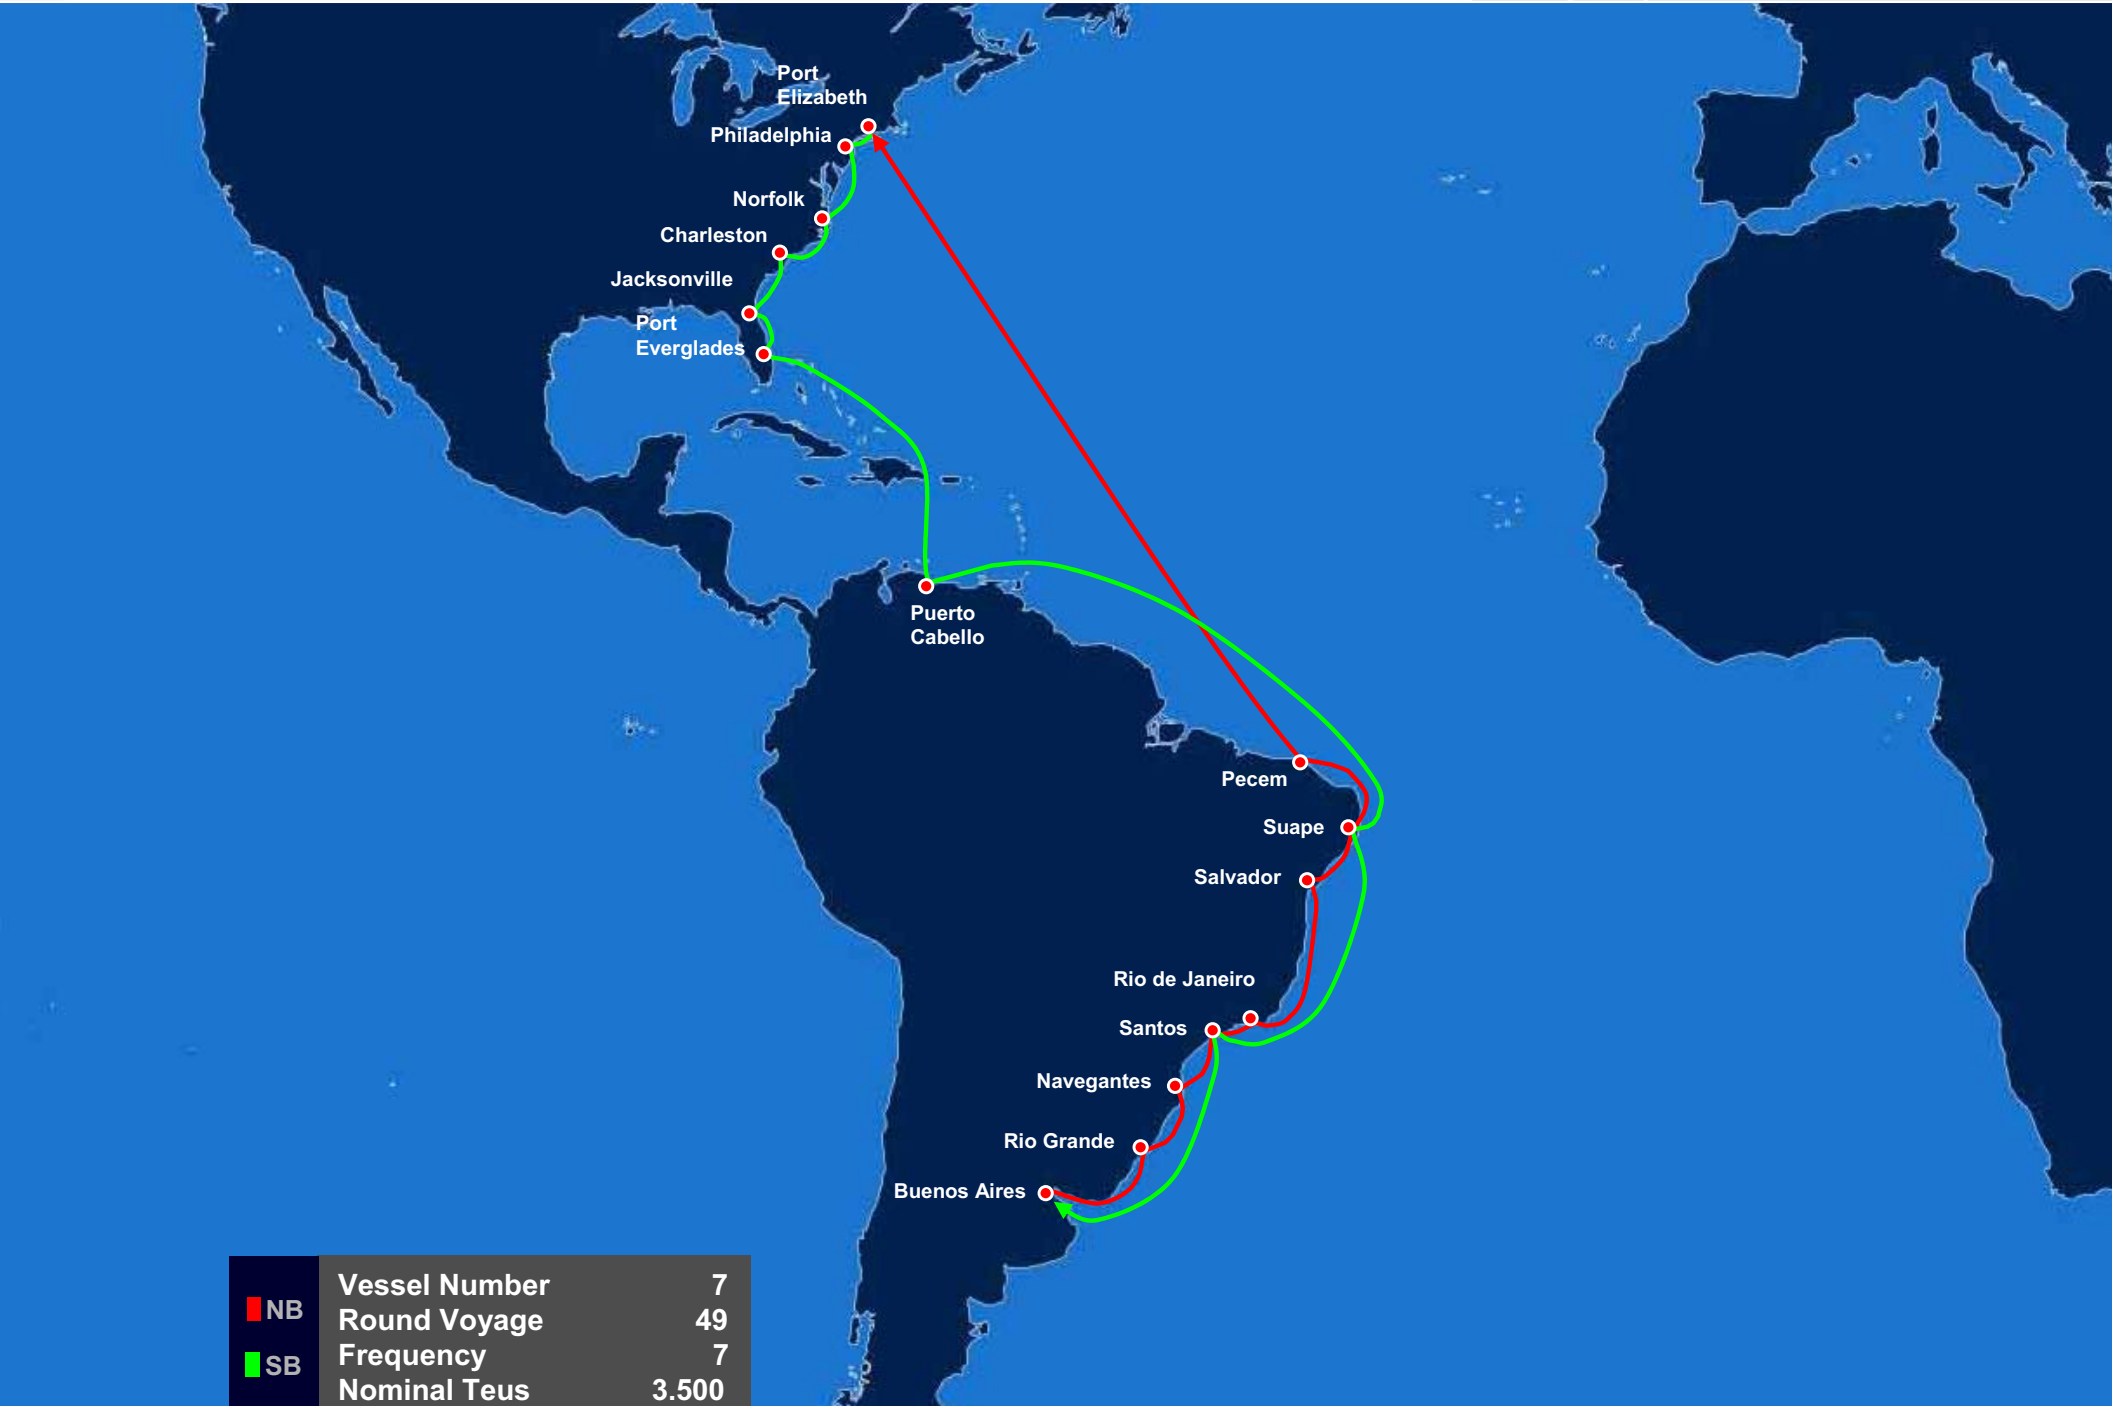

New Tango

East Coast North America – East Coast South America

New Tango

Transit Time & Port Rotation

NORTH BOUND	Port Elizabeth	Philadelphia	Norfolk	Charleston	Jacksonville	Port Everglades	Puerto Cabello
Buenos Aires	21	22	24	26	27	29	32
Rio Grande	19	20	22	24	25	27	30
Navegantes	17	18	20	22	23	25	28
Santos	15	16	18	20	21	23	26
Rio de Janeiro	14	15	17	19	20	22	25
Salvador	11	12	14	16	17	19	22
Suape	10	11	13	15	16	18	21
Pecem	8	9	11	13	14	16	19

SOUTH BOUND	Suape	Santos	Buenos Aires	Rio Grande	Navegantes	Rio de Janeiro	Salvador	Pecem
Port Elizabeth	21	25	28	30	32	35	38	41
Philadelphia	20	24	27	29	31	34	37	40
Norfolk	18	22	25	27	29	32	35	38
Charleston	16	20	23	25	27	30	33	36
Jacksonville	15	19	22	24	26	29	32	35
Port Everglades	13	17	20	22	24	27	30	33
Puerto Cabello	10	14	17	19	21	24	27	30